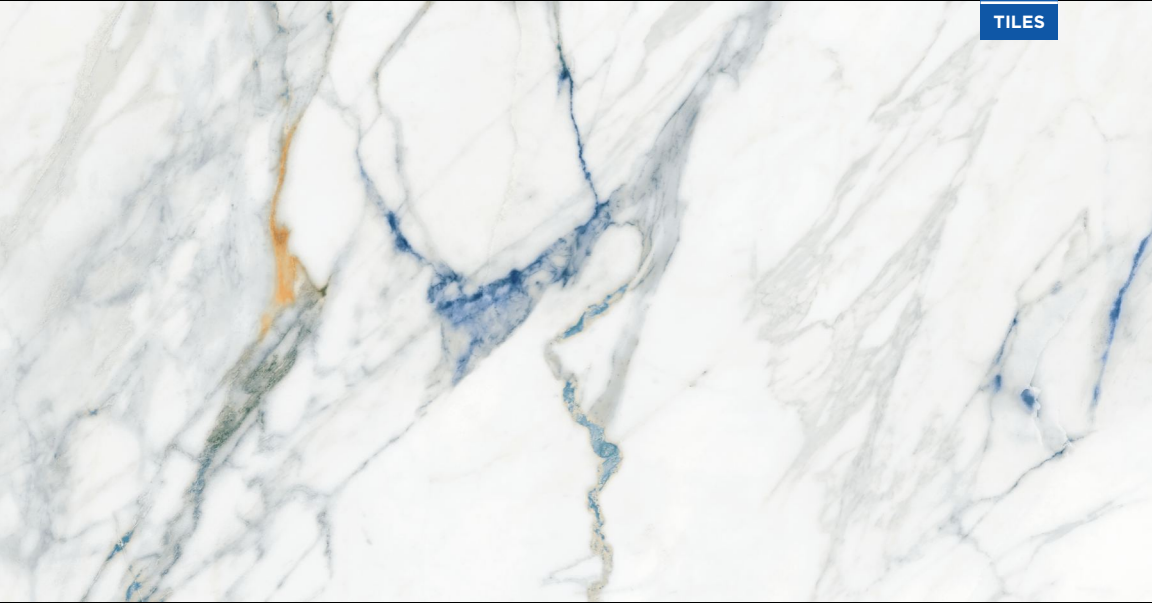

SILLY STATUARIO

600x
1200mm

Matt
Carving

Random