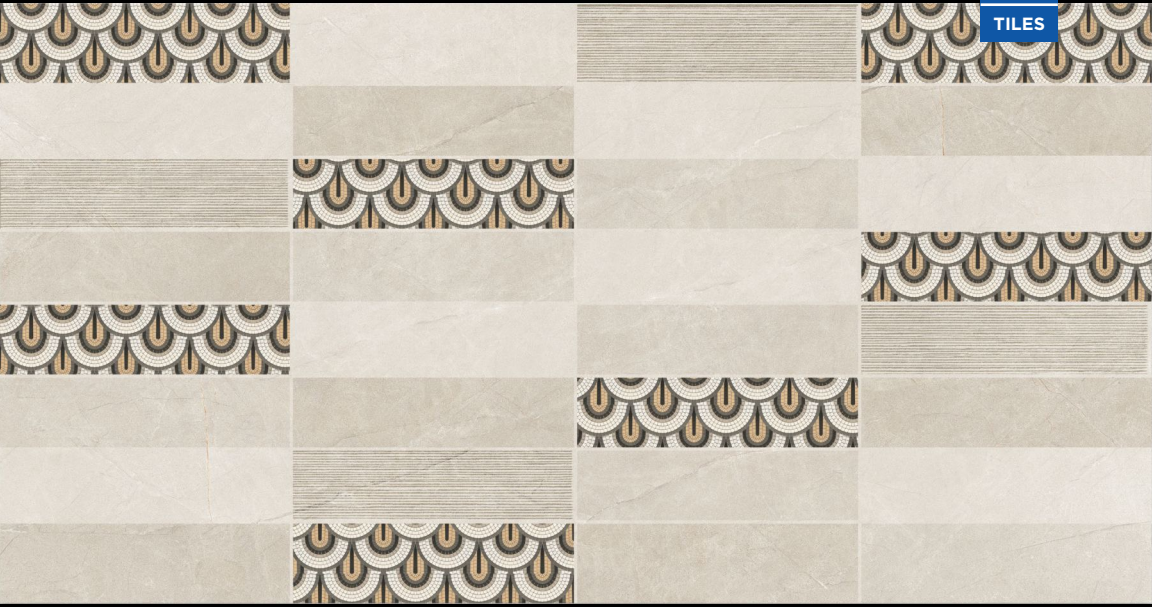

GLUE GRANULLA
COLLECTION

www.rudrakshacermic.com

GVT
TILES