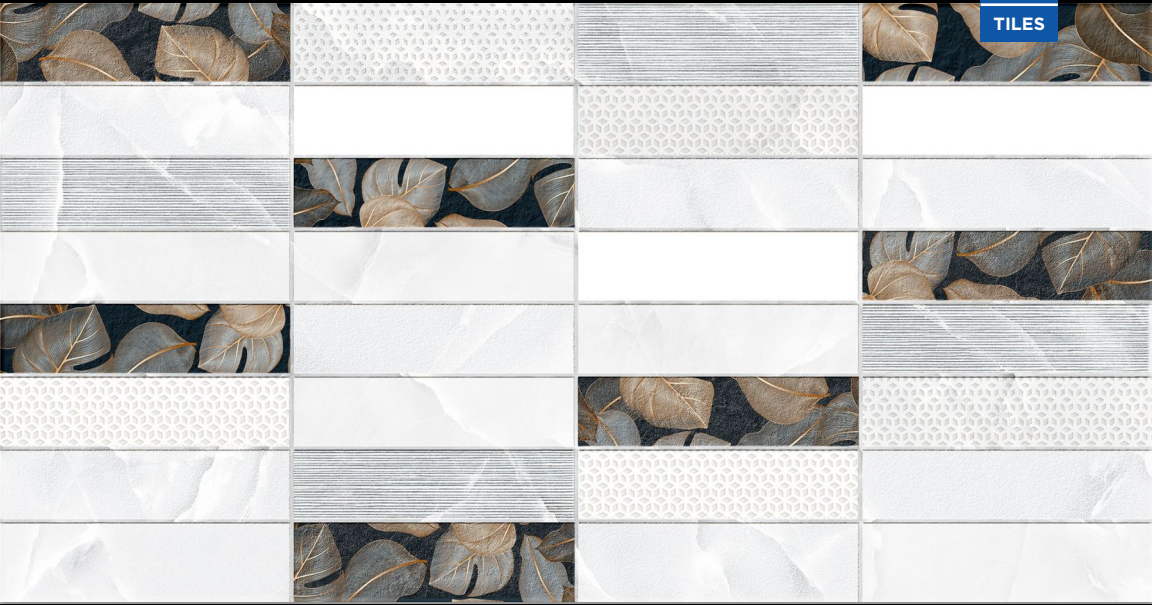

GLUE GRANULLA
COLLECTION

www.rudrakshacermic.com

GVT
TILES

AZURE DECORE

600x
1200mm

Glue
Effect

00000

PEARL DECOR