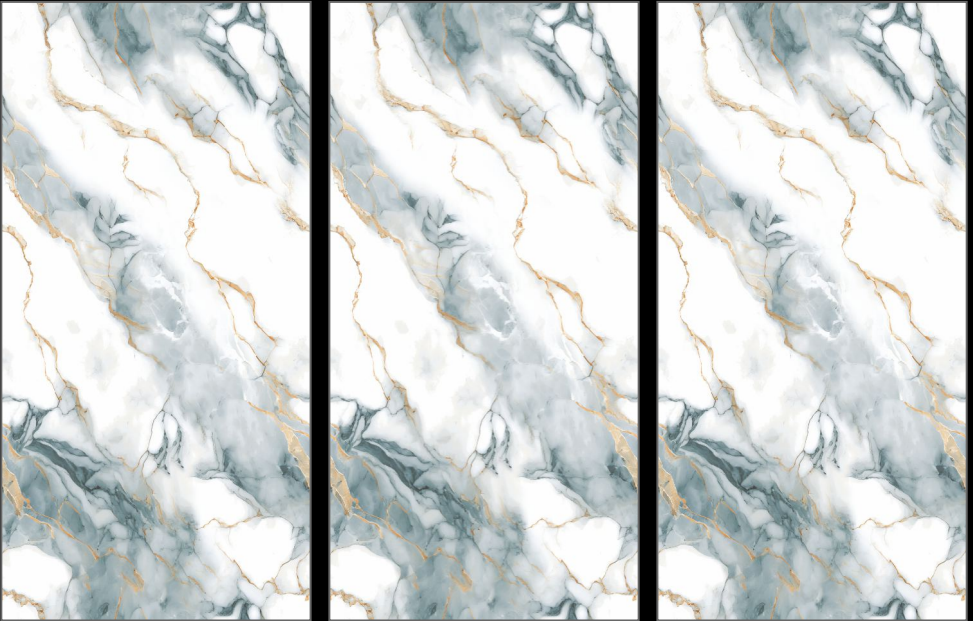

Matt
Carving

Endless

ALLURE GREY

ARISTON AQUA

600x
1200mm

Matt
Carving

Endless

ARISTON GREY