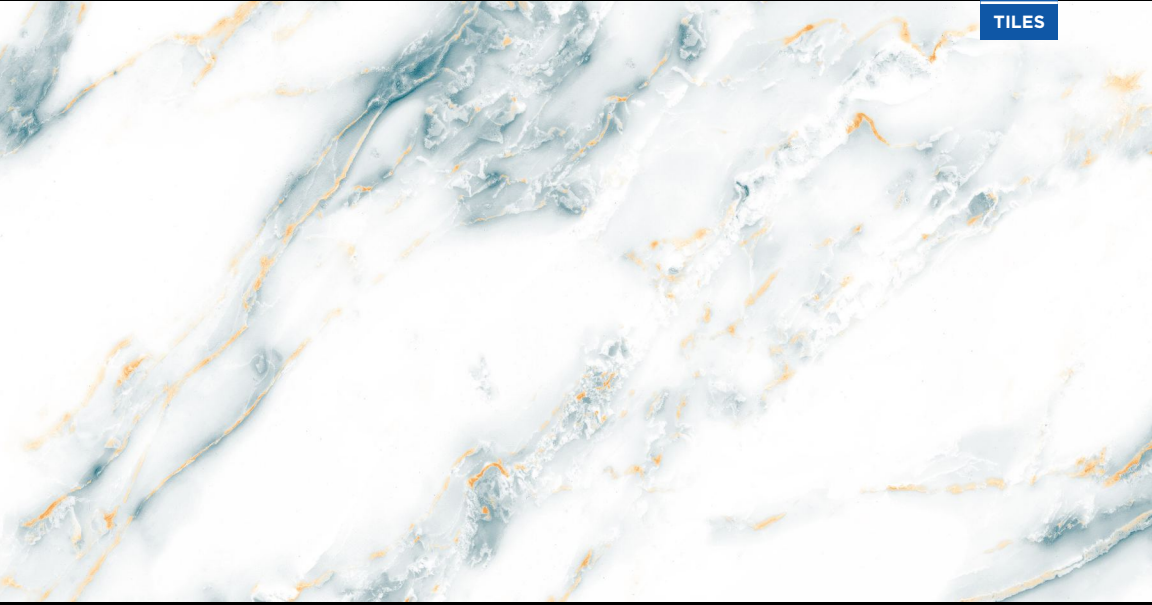

600x
1200mm

Matt
Carving

Random

NOVA MARBLE

OCEAN AQUA

600x
1200mm

Matt
Carving

Random