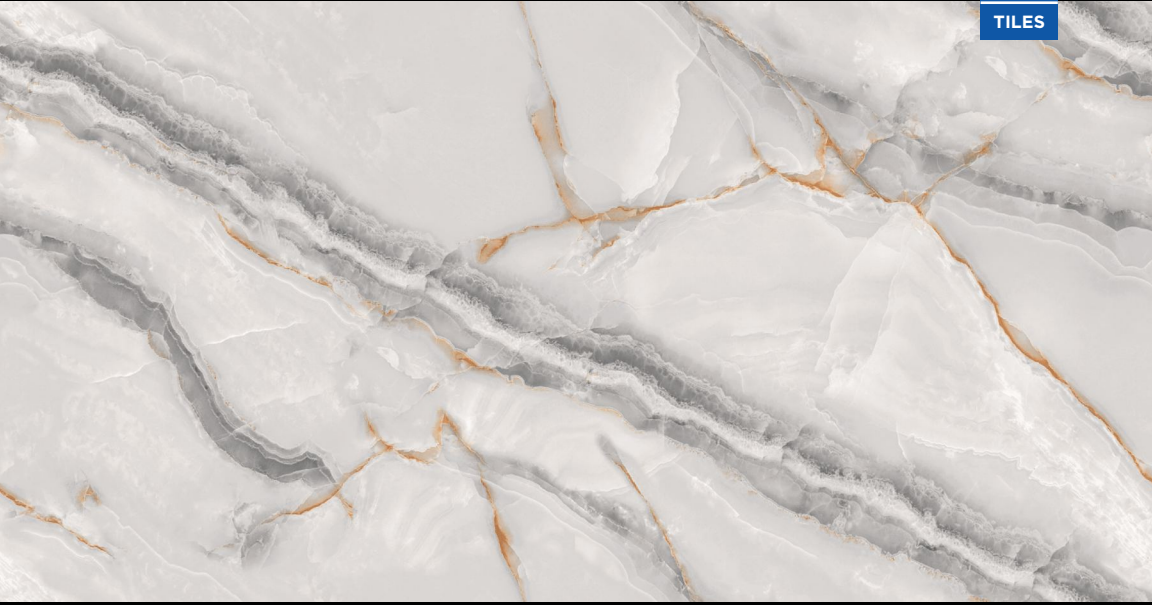

600x
1200mm

Matt
Carving

Random

SKY AQUA

600x
1200mm

Matt
Carving

Random

SKY GREY