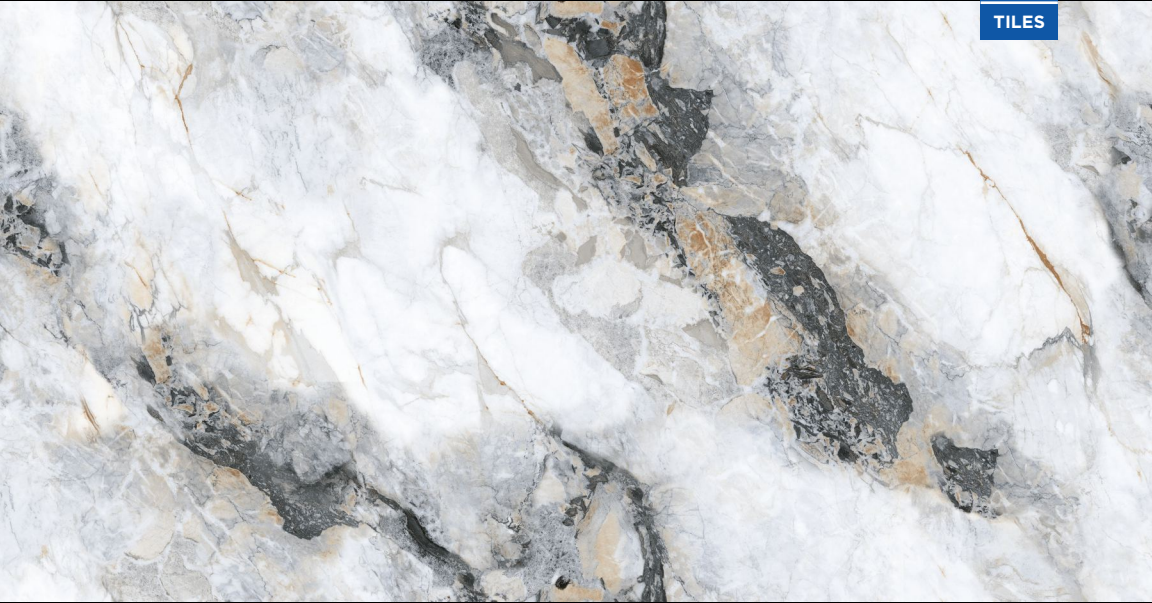

AZUL DARK

600x
1200mm

Matt
Carving

Endless