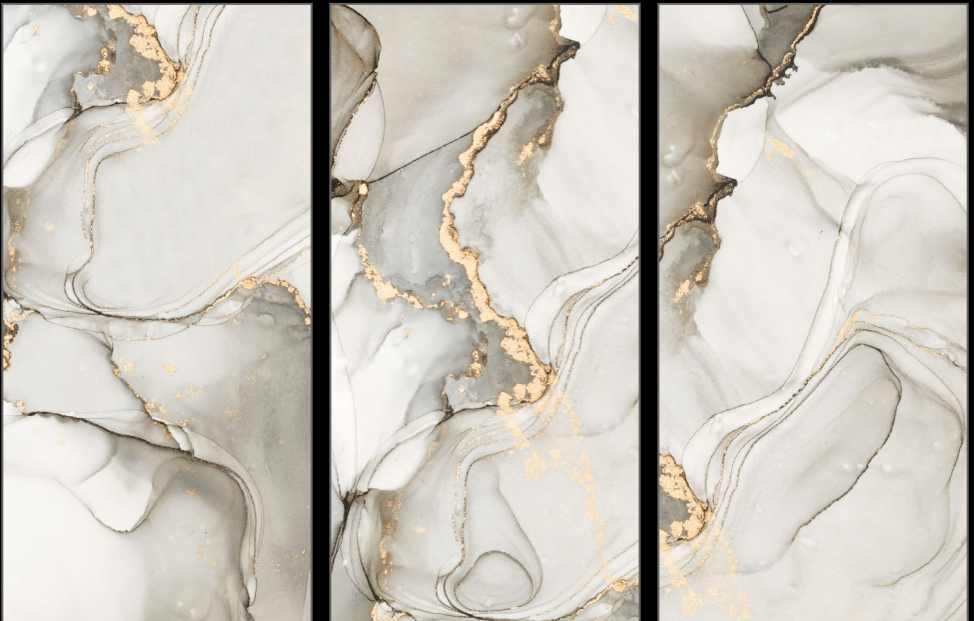

600x
1200mm

Matt
Carving

Random