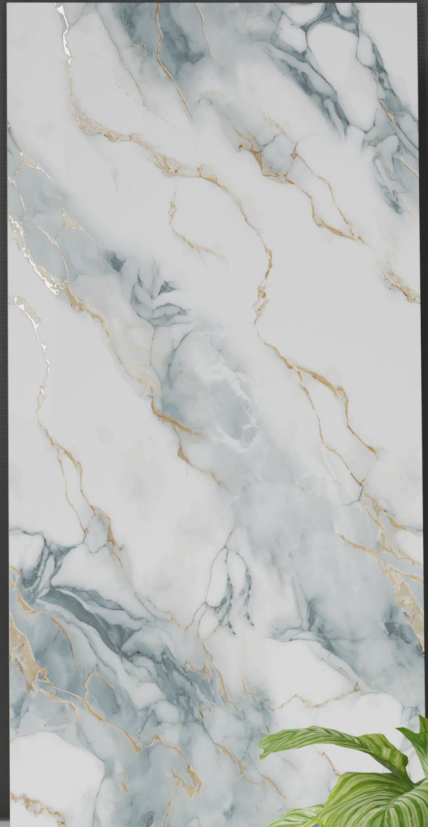

LINEAR WHITE

**600x
1200mm**

**Matt
Carving**

Random

CARVING
COLLECTION

Crafted in Every *Curve*

Inspired by ancient craftsmanship and modern design, the **Carving Collection** adds character, luxury, and soulful elegance to your interiors.