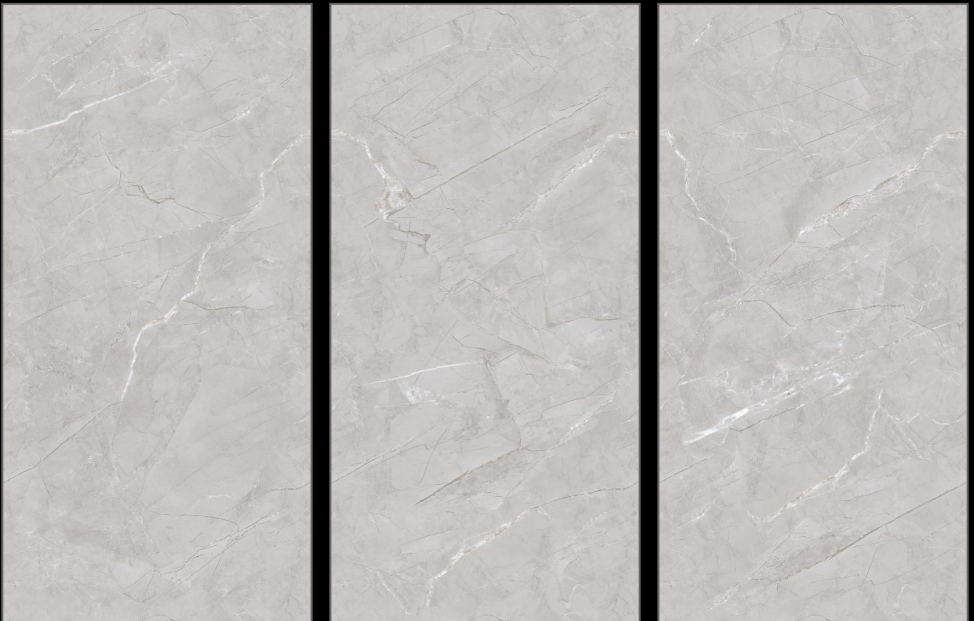

Matt
Carving

Random

ALLURE CREMA

600x
1200mm

Matt
Carving

Endless

ALLURE GREY

600x
1200mm