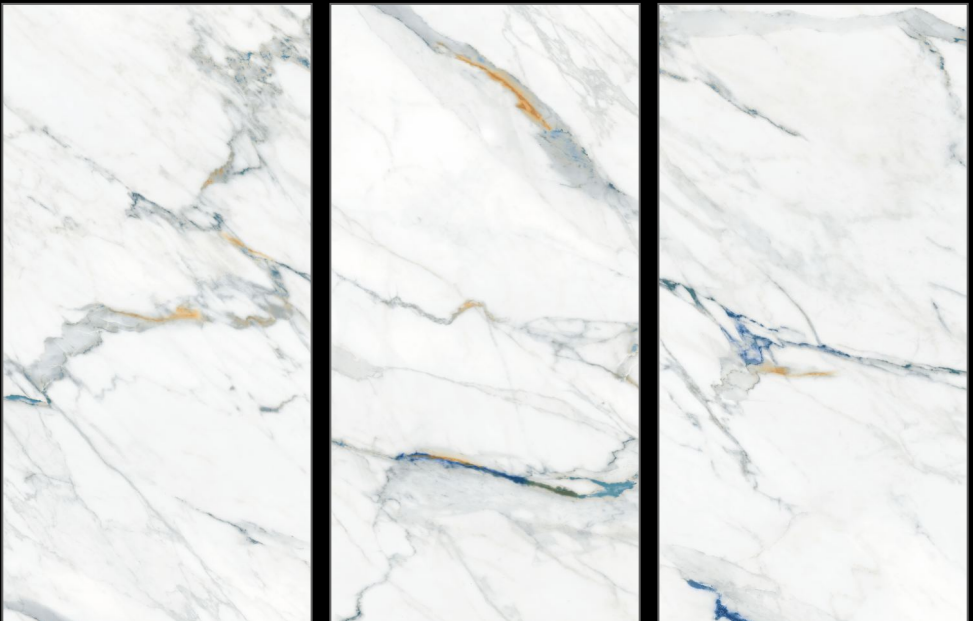

600x
1200mm

Matt
Carving

Random

SKY AQUA

600x
1200mm

Matt
Carving

Random

SKY GREY