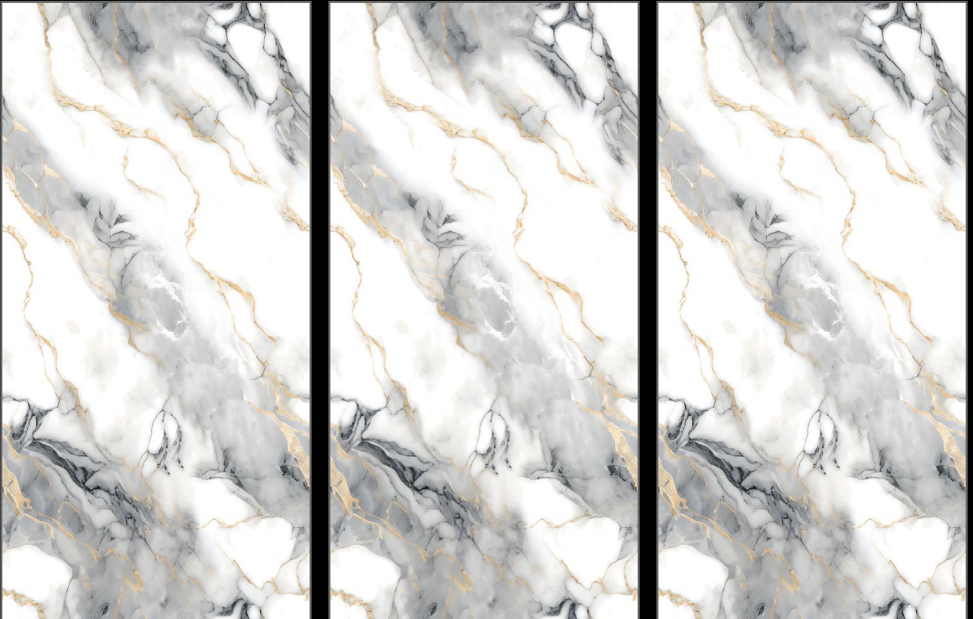

Matt
Carving

Endless

ALLURE GREY

ARISTON AQUA

600x
1200mm

Matt
Carving

Endless

ARISTON GREY