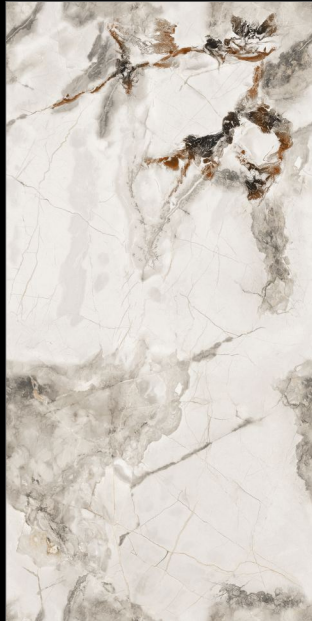

Random

VITRO CREMA & DECOR

TEAK BIANCO

600x
1200mm

Matt
Carving

Random

CORAL WHITE

600x
1200mm