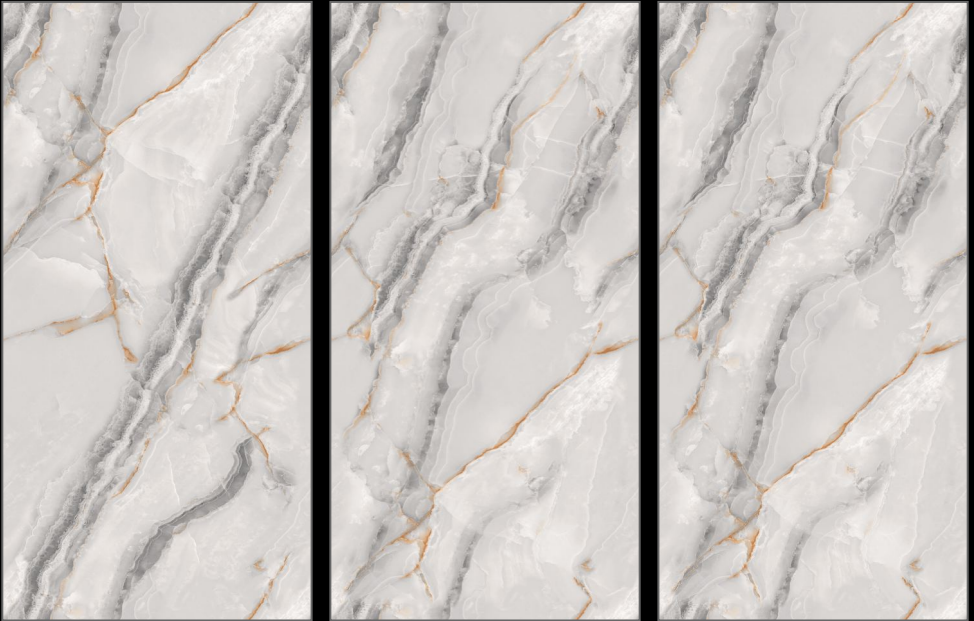

600x
1200mm

Matt
Carving

Random

SKY AQUA

600x
1200mm

Matt
Carving

Random

SKY GREY