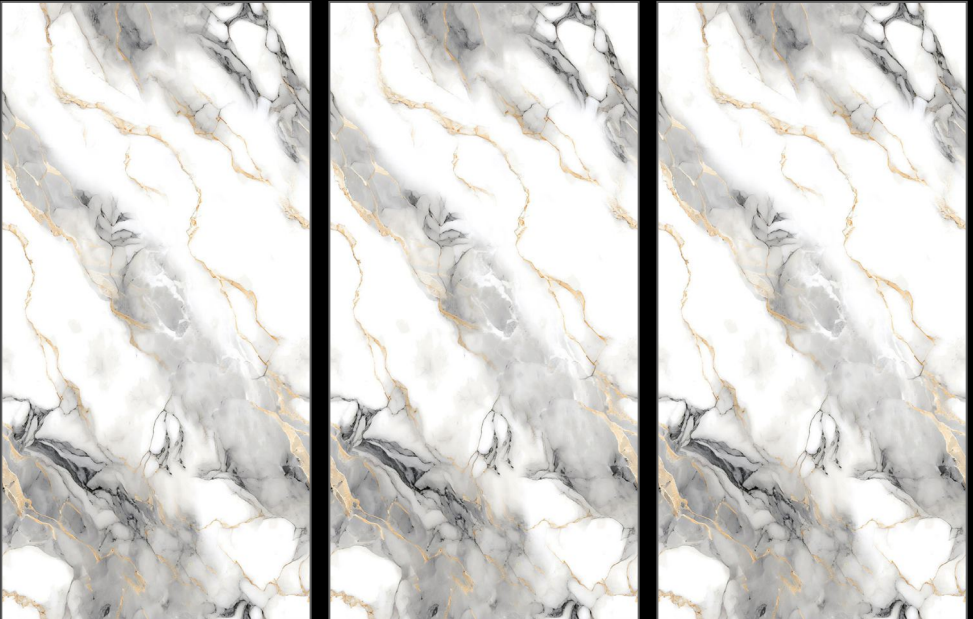

ATLAS GREY

600x
1200mm

Sugar
Finish

Endless

SANDY SRATURARIO

600x
1200mm

Sugar
Finish

Random