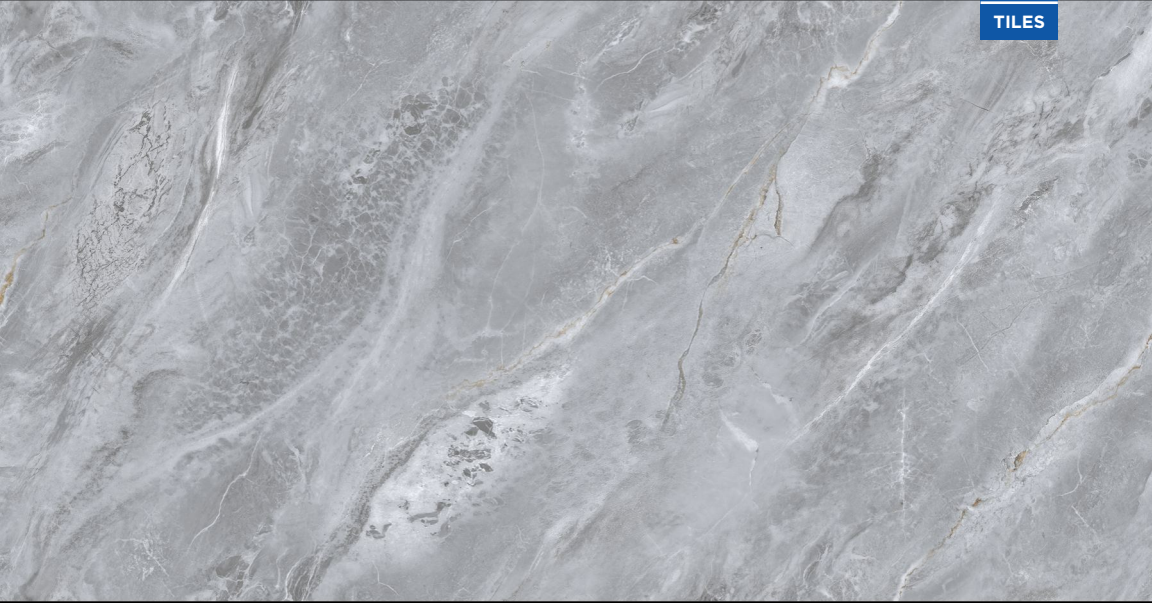

PERLATO GREY

600x
1200mm

Matt
Carving

Endless