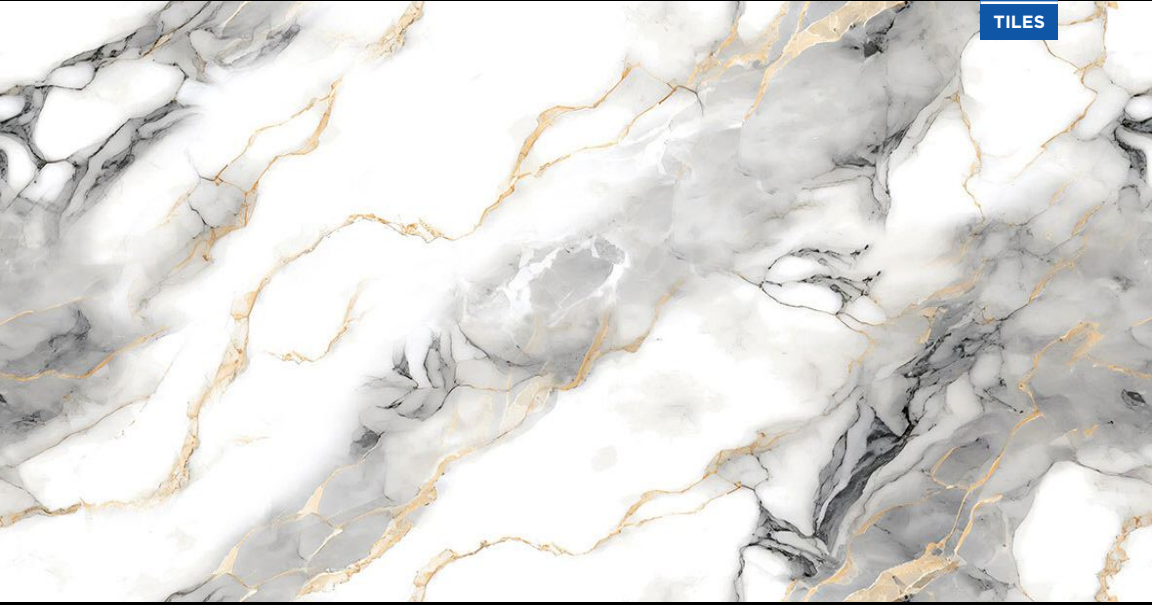

ATLAS GREY

600x
1200mm

Sugar
Finish

Endless

SANDY SRATURARIO

600x
1200mm

Sugar
Finish

Random