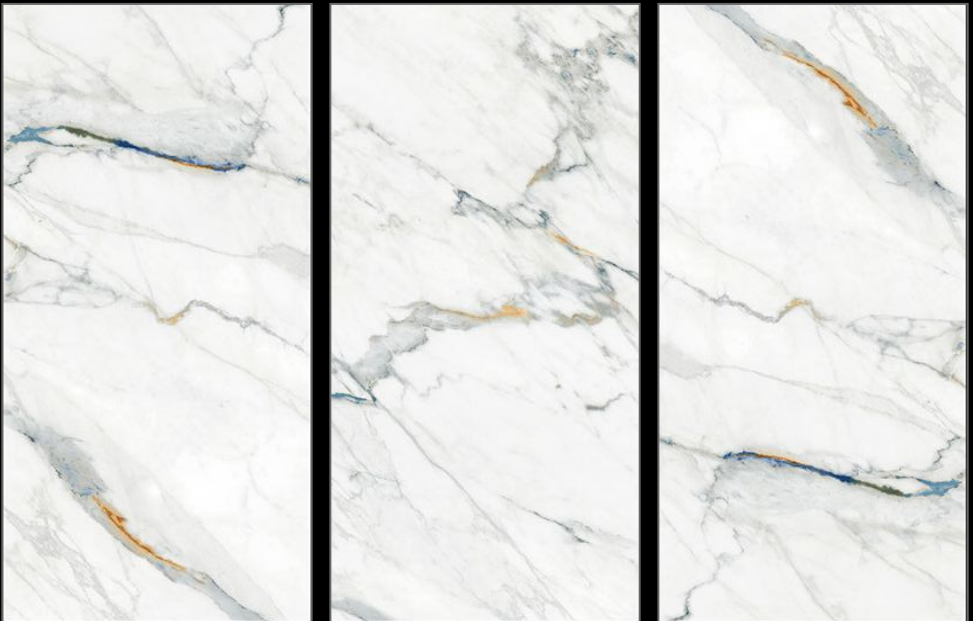

ATLAS GREY

600x
1200mm

Sugar
Finish

Endless

SANDY SRATURARIO

600x
1200mm

Sugar
Finish

Random