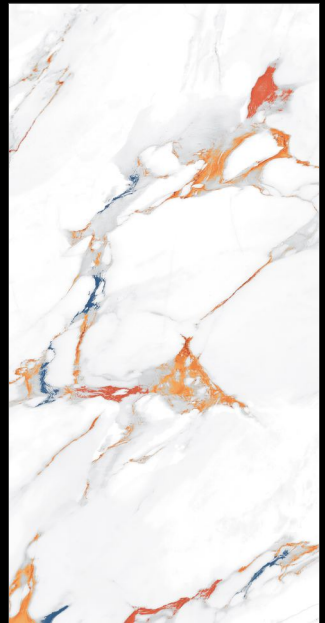

Matt
Carving

Random

NILE IVORY

600x
1200mm

Matt
Carving

Random

NILE IVORY

NOVA MARBLE