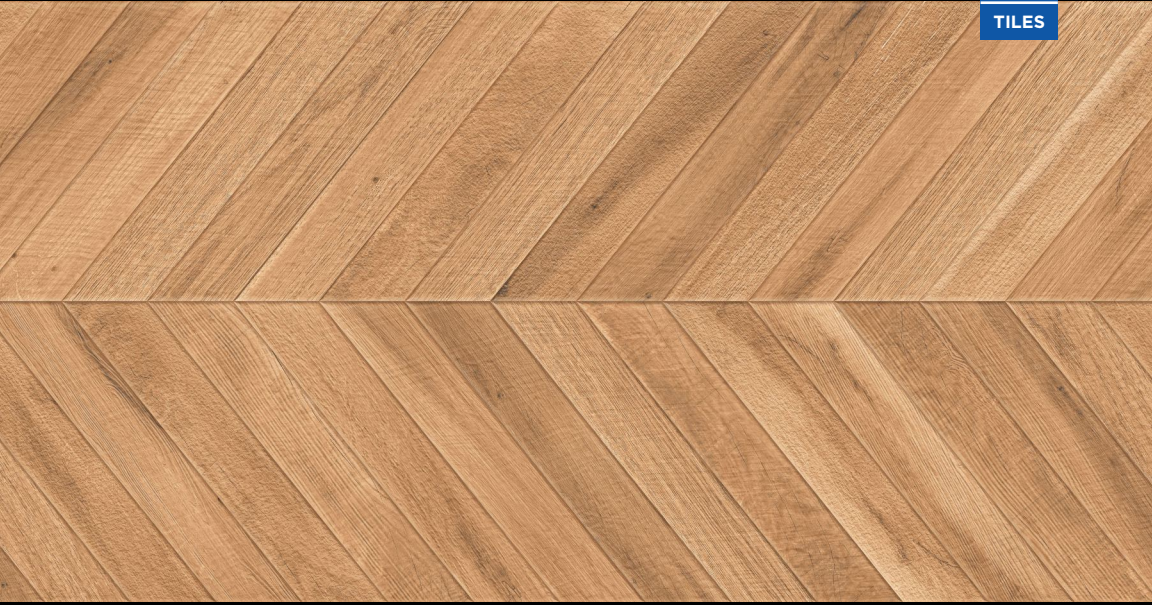

OCEAN AQUA

CROSS WOOD ASH

600x
1200mm

Matt
Carving

Punch

CROSS WOOD BEIGE

600x
1200mm

Matt
Carving