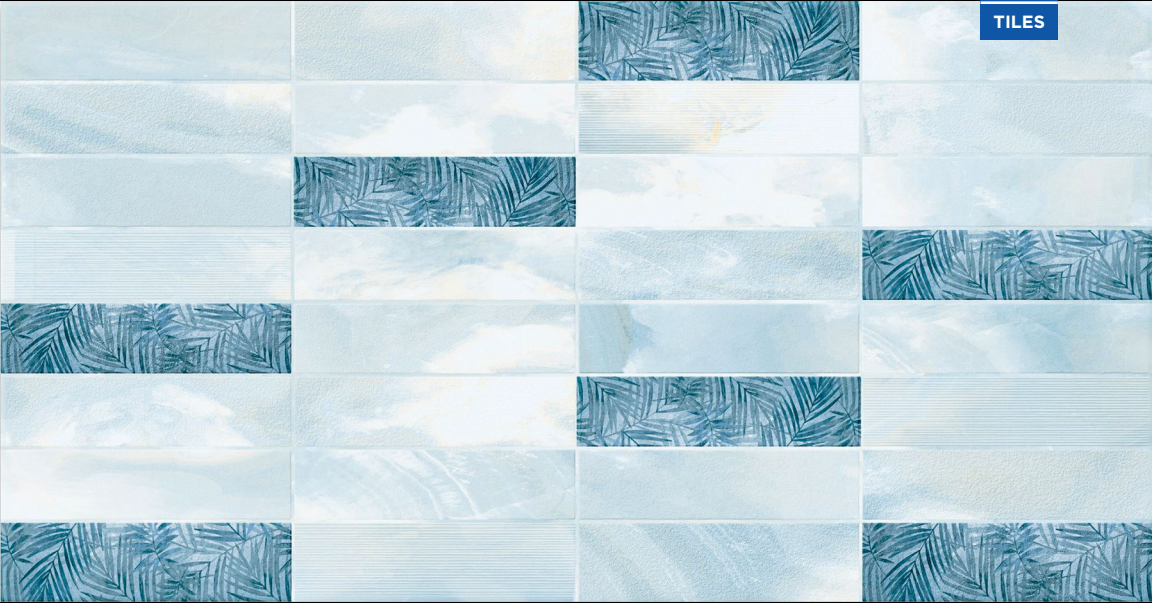

GLUE GRANULLA
COLLECTION

www.rudrakshacermic.com

GVT
TILES