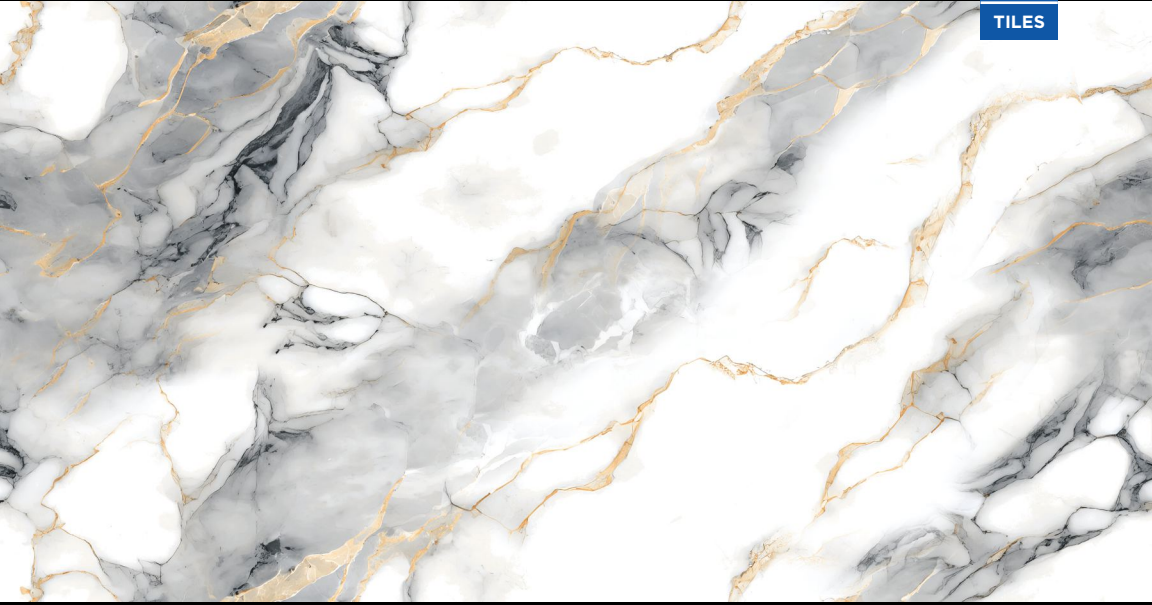

Matt
Carving

Endless

ALLURE GREY

ARISTON AQUA

600x
1200mm

Matt
Carving

Endless

ARISTON GREY