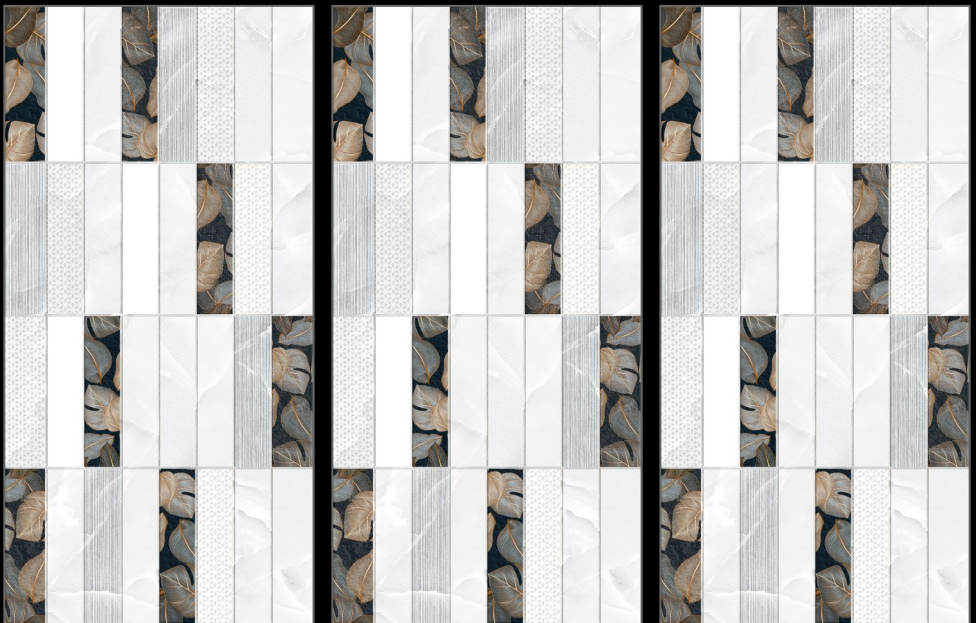

GLUE GRANULLA
COLLECTION

www.rudrakshacermic.com

GVT
TILES

AZURE DECORE

600x
1200mm

Glue
Effect

00000

PEARL DECOR