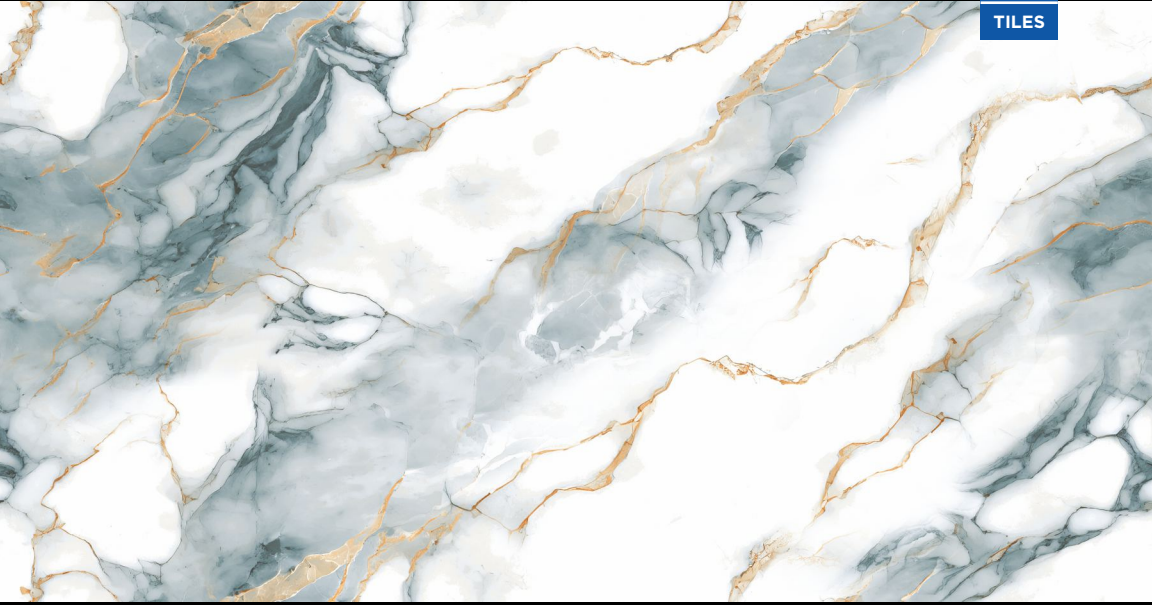

ARISTON AQUA