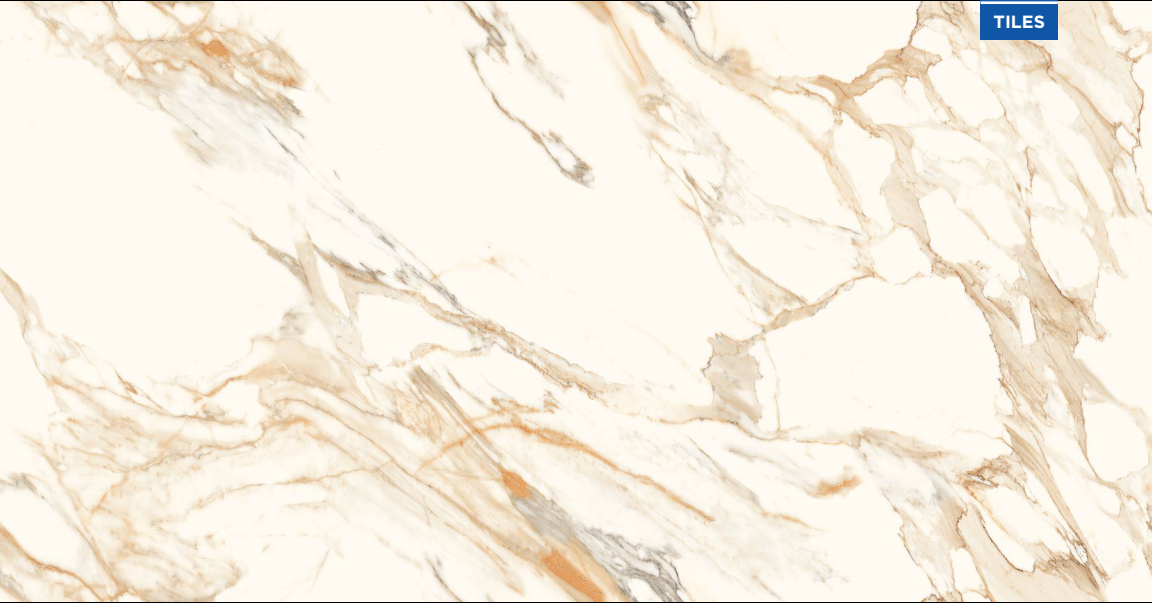

STATUARIO GOLD