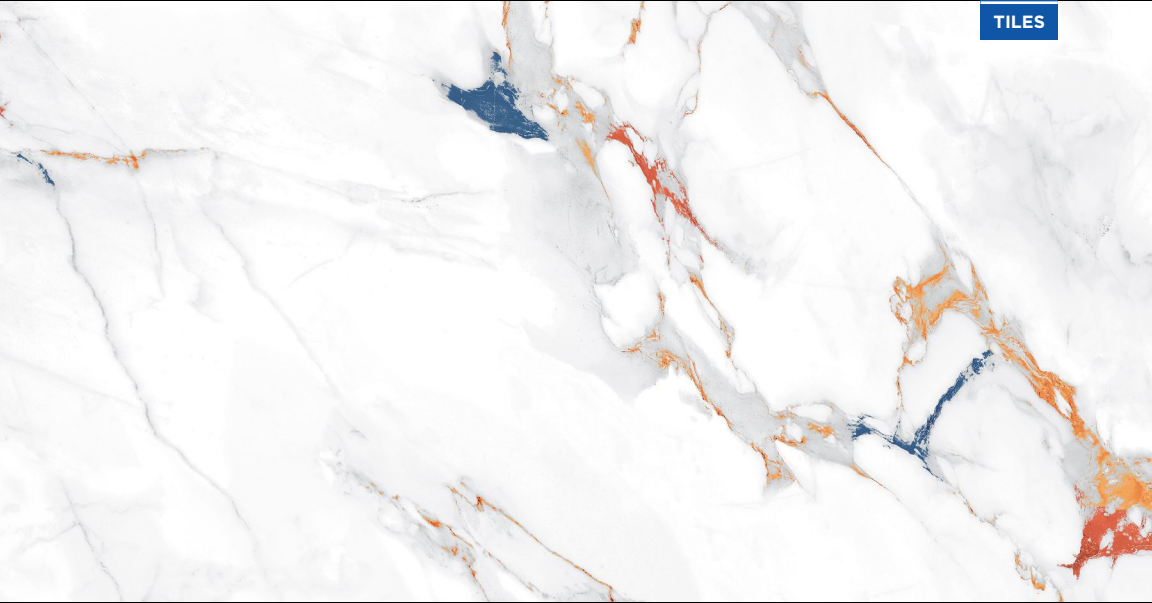

Matt
Carving

Random

NILE IVORY

600x
1200mm

Matt
Carving

Random

NILE IVORY

NOVA MARBLE